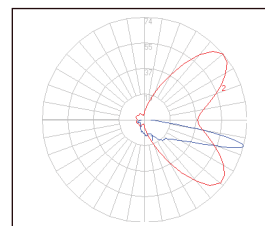

## FEATURES

- HIGH PERFORMANCE LEDIL OPTICS
- CREE XPG3 EMITTERS
- CITEL 20KV SURGE PROTECTION
- CLAM SHELL DESIGN
- IP66 RATED
- IK09 RATED
- 3 BODY SIZES (S, M, L)
- (S) 570mm L x 280mm W
- (M) 660mm L x 330mm W
- (L) 760mm L x 365mm W
- AUTO DISCONNECT TERMINAL BLOCK
- WATTAGE RANGE 30w - 260w
- 5 YEAR WARRANTY
- 1 - 10V DIM STANDARD
- OTHER OPTICS ON REQUEST
- SPIGOT SIZE 42-60mm (76mm OPTIONAL)
- PRESSURE EQUALISATION VALVE
- WHITE/BLACK/SILVER/DARK GREY

## PART NUMBERS

SV-SL5-S-30	30w	3.8kg
SV-SL5-S-60	60w	3.8kg
SV-SL5-S-90	90w	3.8kg
SV-SL5-M-120	120w	4.6kg
SV-SL5-M-150	150w	4.6kg
SV-SL5-L-180	180w	8.0kg
SV-SL5-L-220	220w	8.0kg
SV-SL5-L-260	260w	8.0kg

STREET OPTICS

FORWARD THROW WIDE OPTICS

FORWARD THROW OPTICS