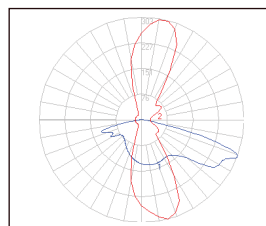

FORWARD THROW WIDE OPTICS