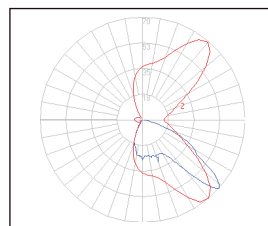

PART NUMBERS

SV-SL5-S-30	30w	3.8kg
SV-SL5-S-60	60w	3.8kg
SV-SL5-S-90	90w	3.8kg
SV-SL5-M-120	120w	4.6kg
SV-SL5-M-150	150w	4.6kg
SV-SL5-L-180	180w	8.0kg
SV-SL5-L-220	220w	8.0kg
SV-SL5-L-260	260w	8.0kg

STREET OPTICS