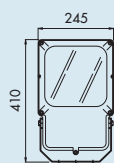

STANDARD VERSION