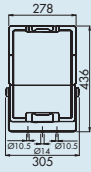

MERCURIO RANGE

COMPACT ALUMINIUM FLOODLIGHTS FOR OUTSIDE AND INSIDE

GEWISS

MERCURIO RANGE